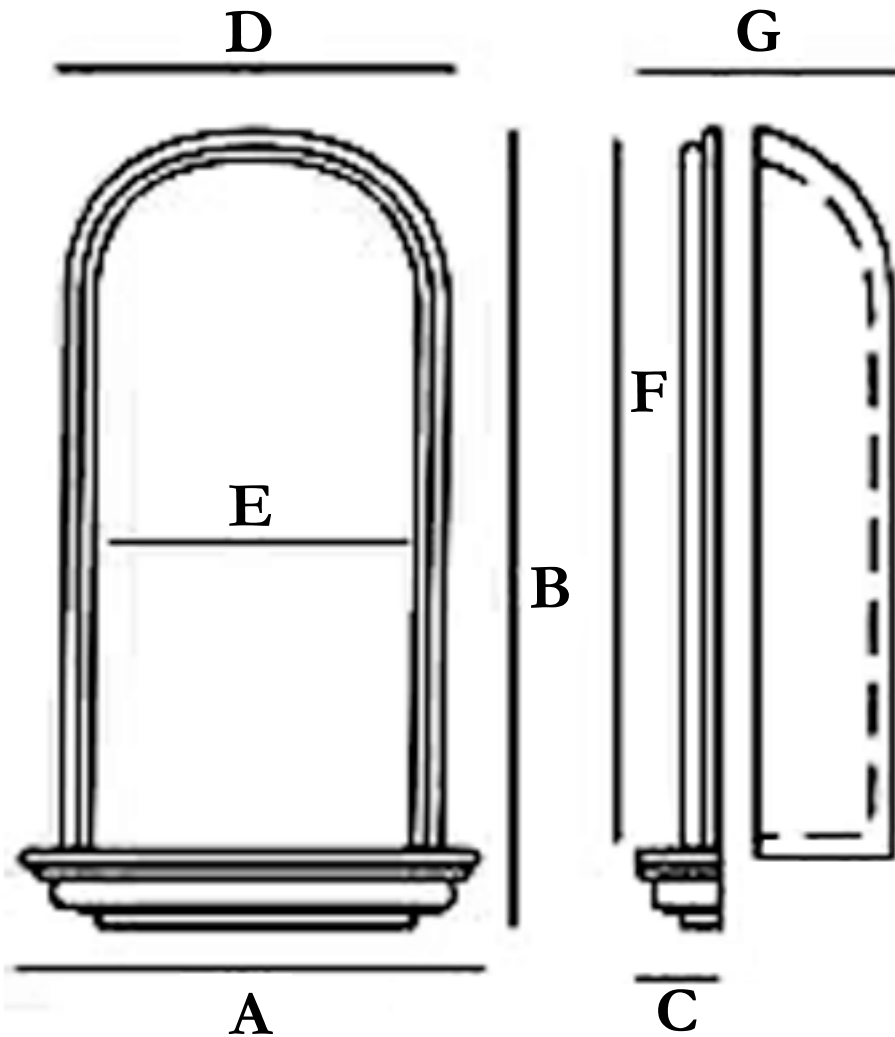

**27 3/8"W x 45 1/4"H x 11 3/4"D Edwards Wall Niche
(RO: 22 1/4"W x 39 1/8"H x 7 1/4"D)**

Dimensions:

A: 27-3/8"	E: 20-3/4"
B: 45-1/4"	F: 39-7/8"
C: 4-3/4"	G: 11-3/4"
D: 26-3/8"	

Rough Opening:

Width: 22-1/4"
Height: 39-1/8"
Depth: 7-1/4"